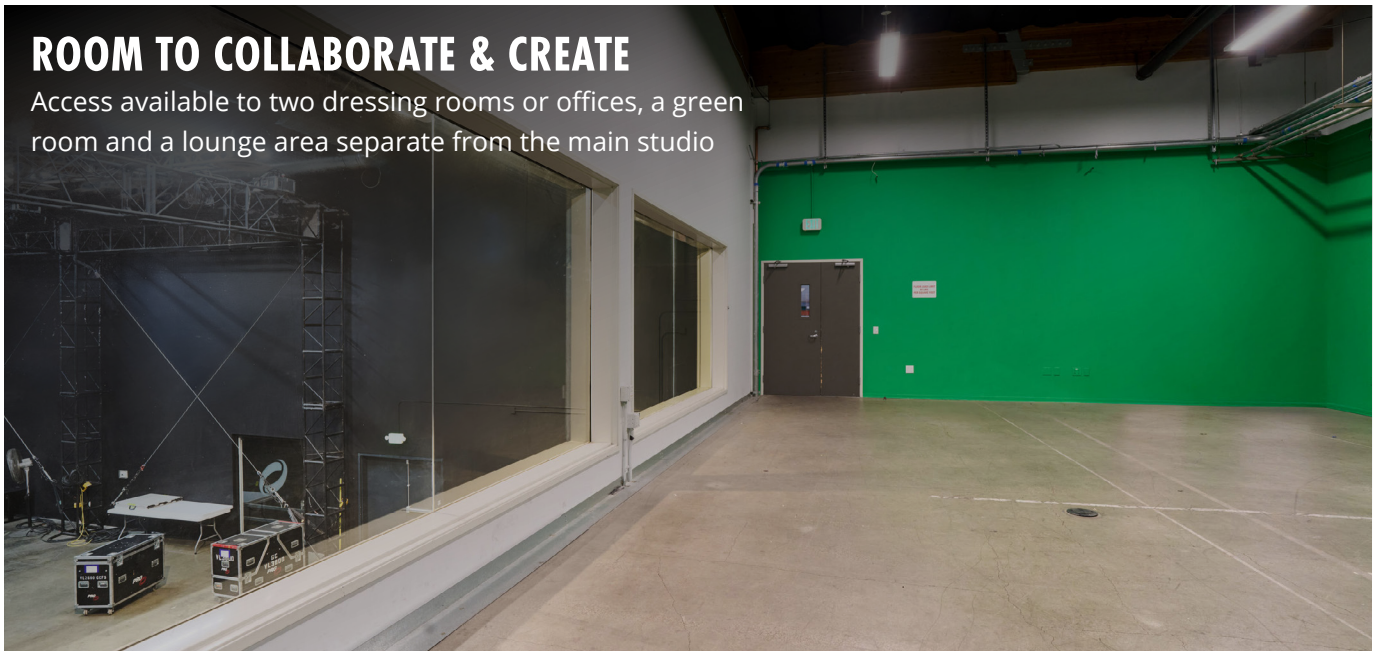

## VENUE FEATURES

**RIGGING UP TO 14,000 LBS** | **2 DRESSING ROOMS**

**12,000 SQ FT HVAC-CONTROLLED SPACE**

**PRIVATE OFFICE SPACE** | **PRIVATE ENTRANCE**

**PRIVATE BATHROOMS** | **MULTIPLE LOADING DOCKS**

## ALL THE COMFORT

Private entrances, bathrooms and your own kitchenette area complete with food prep, a sink and refrigeration

## ROOM TO COLLABORATE & CREATE

Access available to two dressing rooms or offices, a green room and a lounge area separate from the main studio